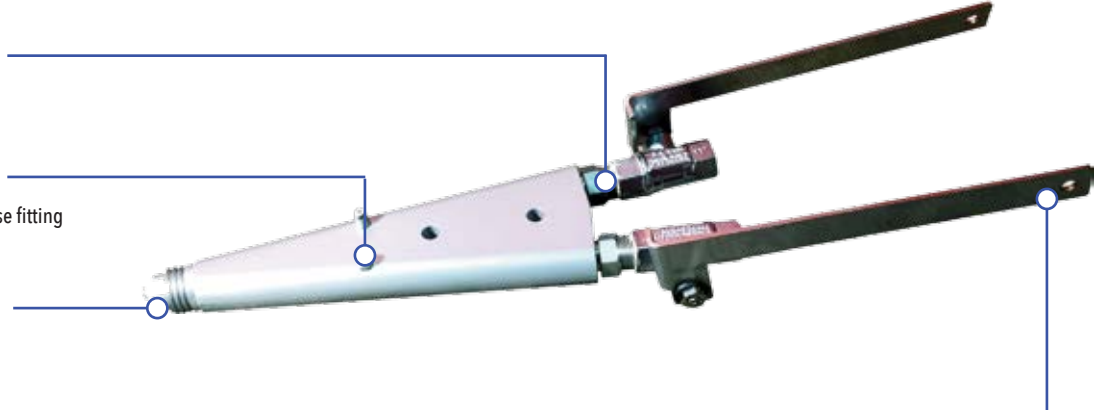

Cartridge Dryer

Item# DryerPJR
Description (1) Desiccant Dryer Can