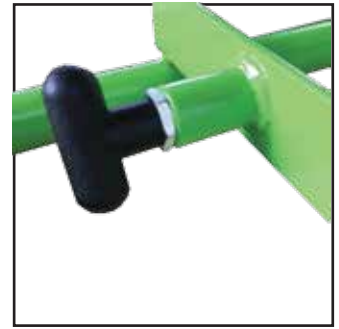

Threaded Pump

Item#
PJR-BLEEDPIPE
4004-600

Description
1/4"X6" Stainless Steel
Threaded Pump to
Drum Vents Extensions

Fitting Drum

Item#
PJR-DRUMVENTASSY

Description
(2) Drum Vents

Drum Vents & Camlocks Kit

PJR Cart Lock

Item# PJRDrawer
Description (1) PJR Replacement Drawer with Handle / Lock / Key Set

1/4" Drill Bit

Item# VEEDrillbit
Description (1) 1/4" Drill Bit for Vee Manifold Cleanout

Armrest

Item# VEEArm
Description (1) Armrest for PJR Vee Manifold