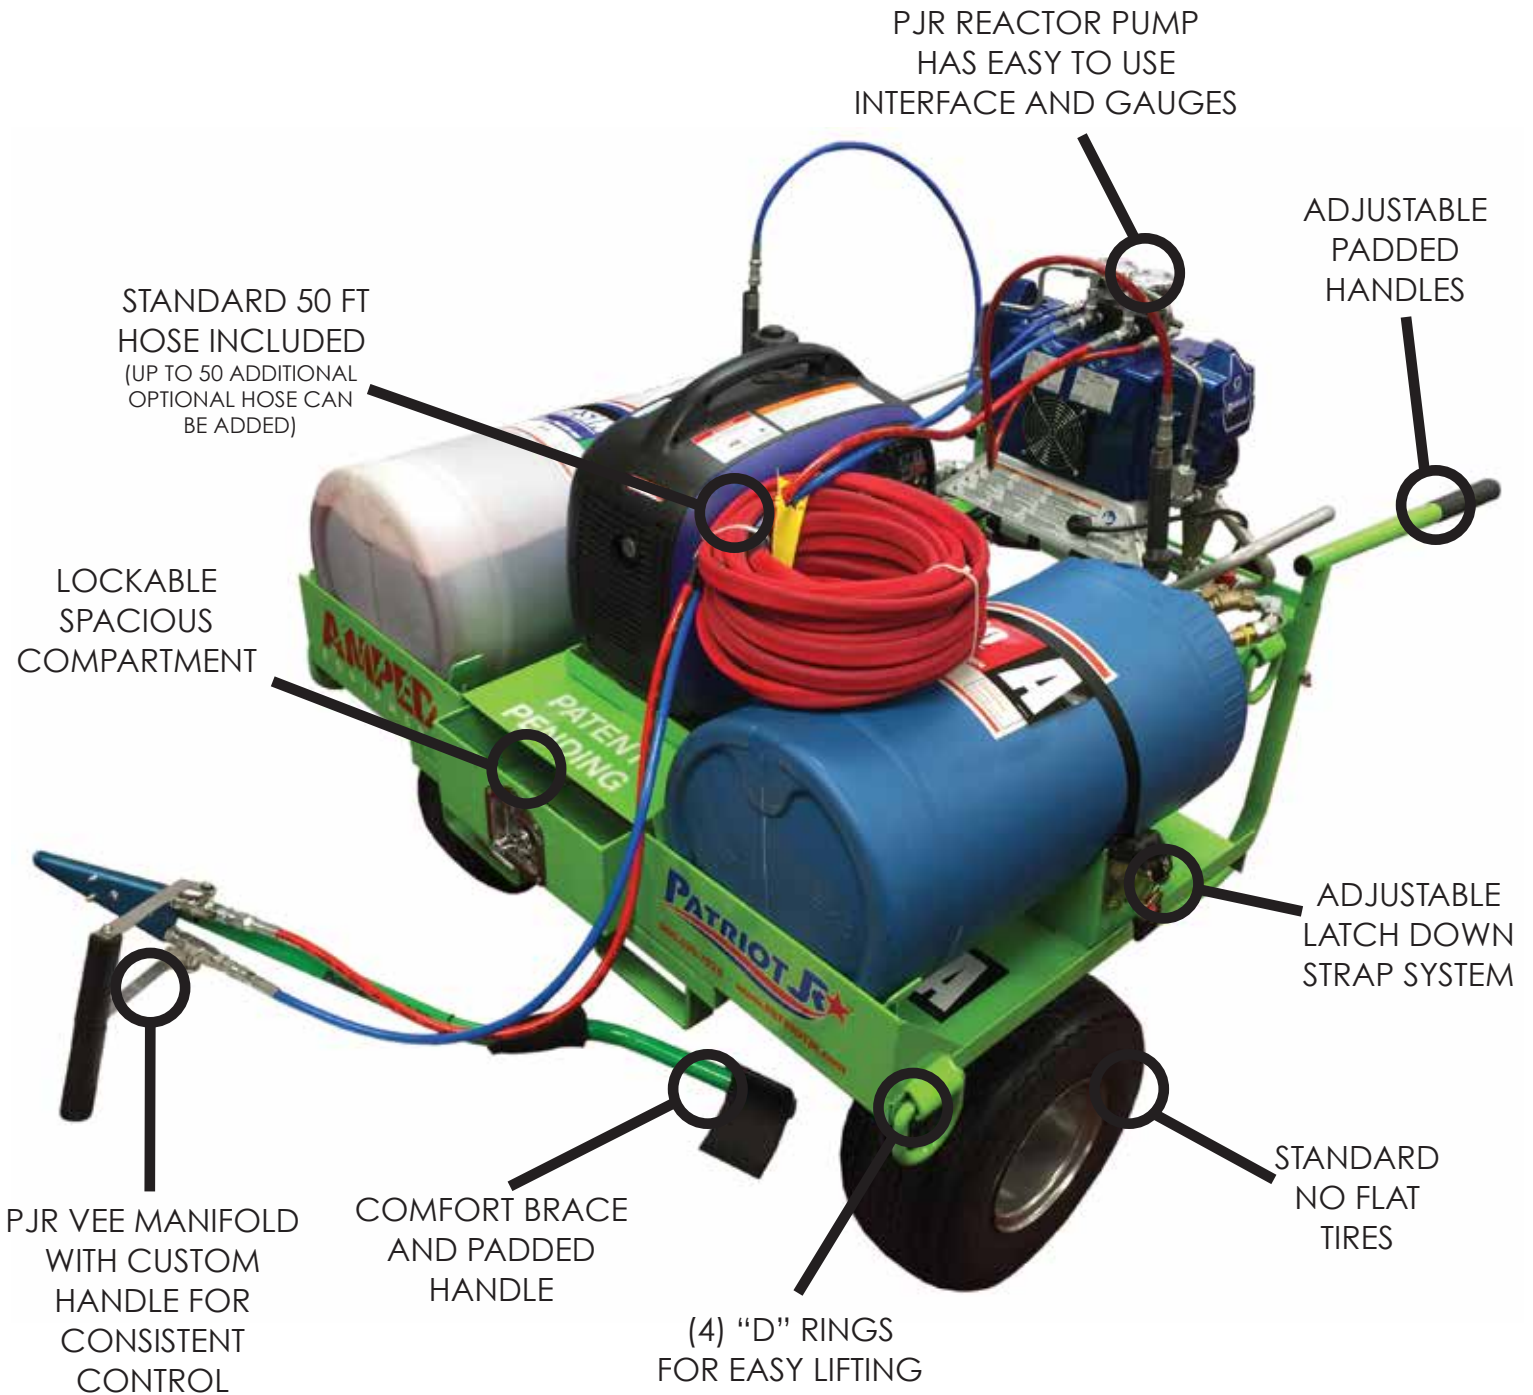

Patriot Jr.

* GENERATOR NOT INCLUDED

P-55

The Joker

RUN 15 - 55 GALLON DRUMS WITHOUT
COSTLY CONVERSION UPGRADES

RUNS 150' FOOT HOSE

VARIABLE SPEED AND PRESSURE

FULL SPRAY AIR PURGE CAPABLE

AMPED PURPLE HEAVY DUTY COVER

SELF DIAGNOSTIC

ULTRA COMPACT AND LIGHTWEIGHT

WARMING CAPABILITIES

STAINLESS STEEL / ALUMINUM ALLOY FITTINGS

ONE YEAR WARRANTY

BAG-IN-BOX AND JUGS CAPABLE

CUSTOM GRACO REACTOR PUMP
(EASY ACCESS FOR QUICK ONSITE OR OFFSITE REPAIRS)

LOCKABLE STORAGE CABINET

EASY REUSABLE CONNECTORS

ONLINE VIDEO INSTRUCTIONS

INLINE STAINLESS STEEL MATERIAL FILTER

AMPED GREEN POWDER COATED COLORS

EASY TO READ PRESSURE GAUGES

WIDE 18 X 8.50 TIRES

* GENERATOR NOT INCLUDED