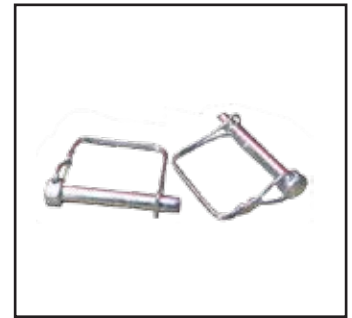

Pin Handles Short for PJR

Item#	Description
PJR-PINSHORT 910420	(2) PJR Pins